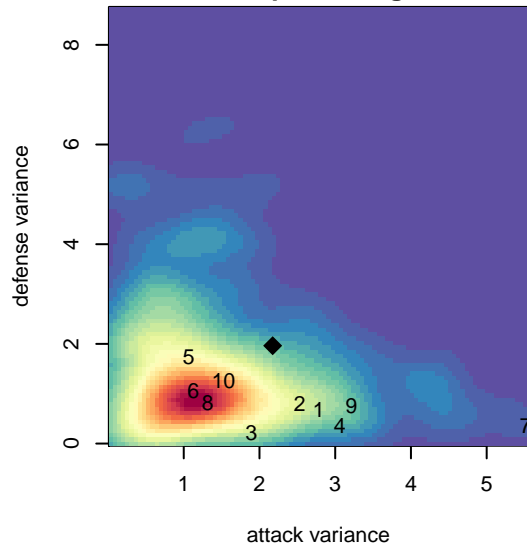

# THUSC Magnesium G04

Tualatin Hills United SC  
 Tualatin Hills, OR  
 G04 total strength=923  
 attack=1.85 defense=1.27  
 fall league = PTT G04 Div 2 Red South

alt names used:  
 THUSC 04G Magnesium  
 THUSC 04G Magnesium  
 THUSC Magnesium 04G

Venues played:  
 2017 Mt Hood Challenge U14 Bronze  
 2017 PTT G04 Division 2 Red South  
 2017 OYS Founders Cup G04

**THUSC Magnesium G04**  
 Dots are actual minus expected GF (blue circles) and GA (red triangles).  
 Blue line is smoothed change in attack strength. Red is smoothed change in defense strength.

**attack and defense variance (black dot)  
relative to other teams  
and top 10 in region**

**attack and defense rating  
relative to others at age  
and all opponents in last 13 months**

**Performance relative to 13 month average**