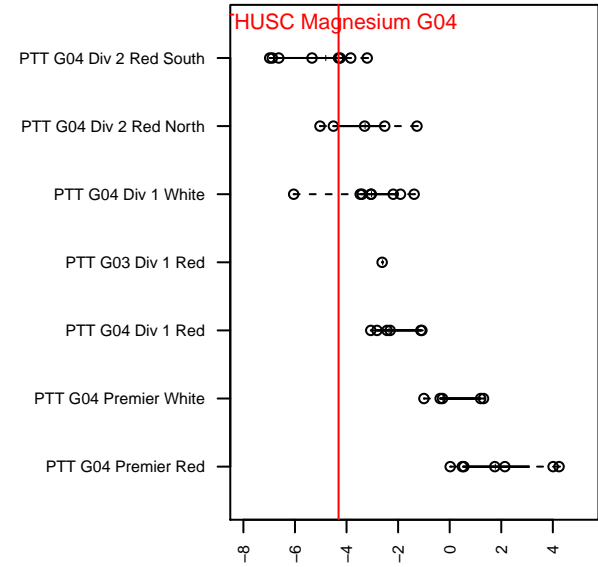

# THUSC Magnesium G04

Tualatin Hills United SC  
 Tualatin Hills, OR  
 G04 total strength=923  
 attack=1.85 defense=1.27  
 fall league = PTT G04 Div 2 Red South

alt names used:  
 THUSC 04G Magnesium  
 THUSC 04G Magnesium  
 THUSC Magnesium 04G

Venues played:  
 2017 Mt Hood Challenge U14 Bronze  
 2017 PTT G04 Division 2 Red South  
 2017 OYS Founders Cup G04

**THUSC Magnesium G04**  
 Dots are actual minus expected GF (blue circles) and GA (red triangles).  
 Blue line is smoothed change in attack strength. Red is smoothed change in defense strength.

**attack and defense variance (black dot)  
relative to other teams  
and top 10 in region**

**attack and defense rating  
relative to others at age  
and all opponents in last 13 months**

**Performance relative to 13 month average**